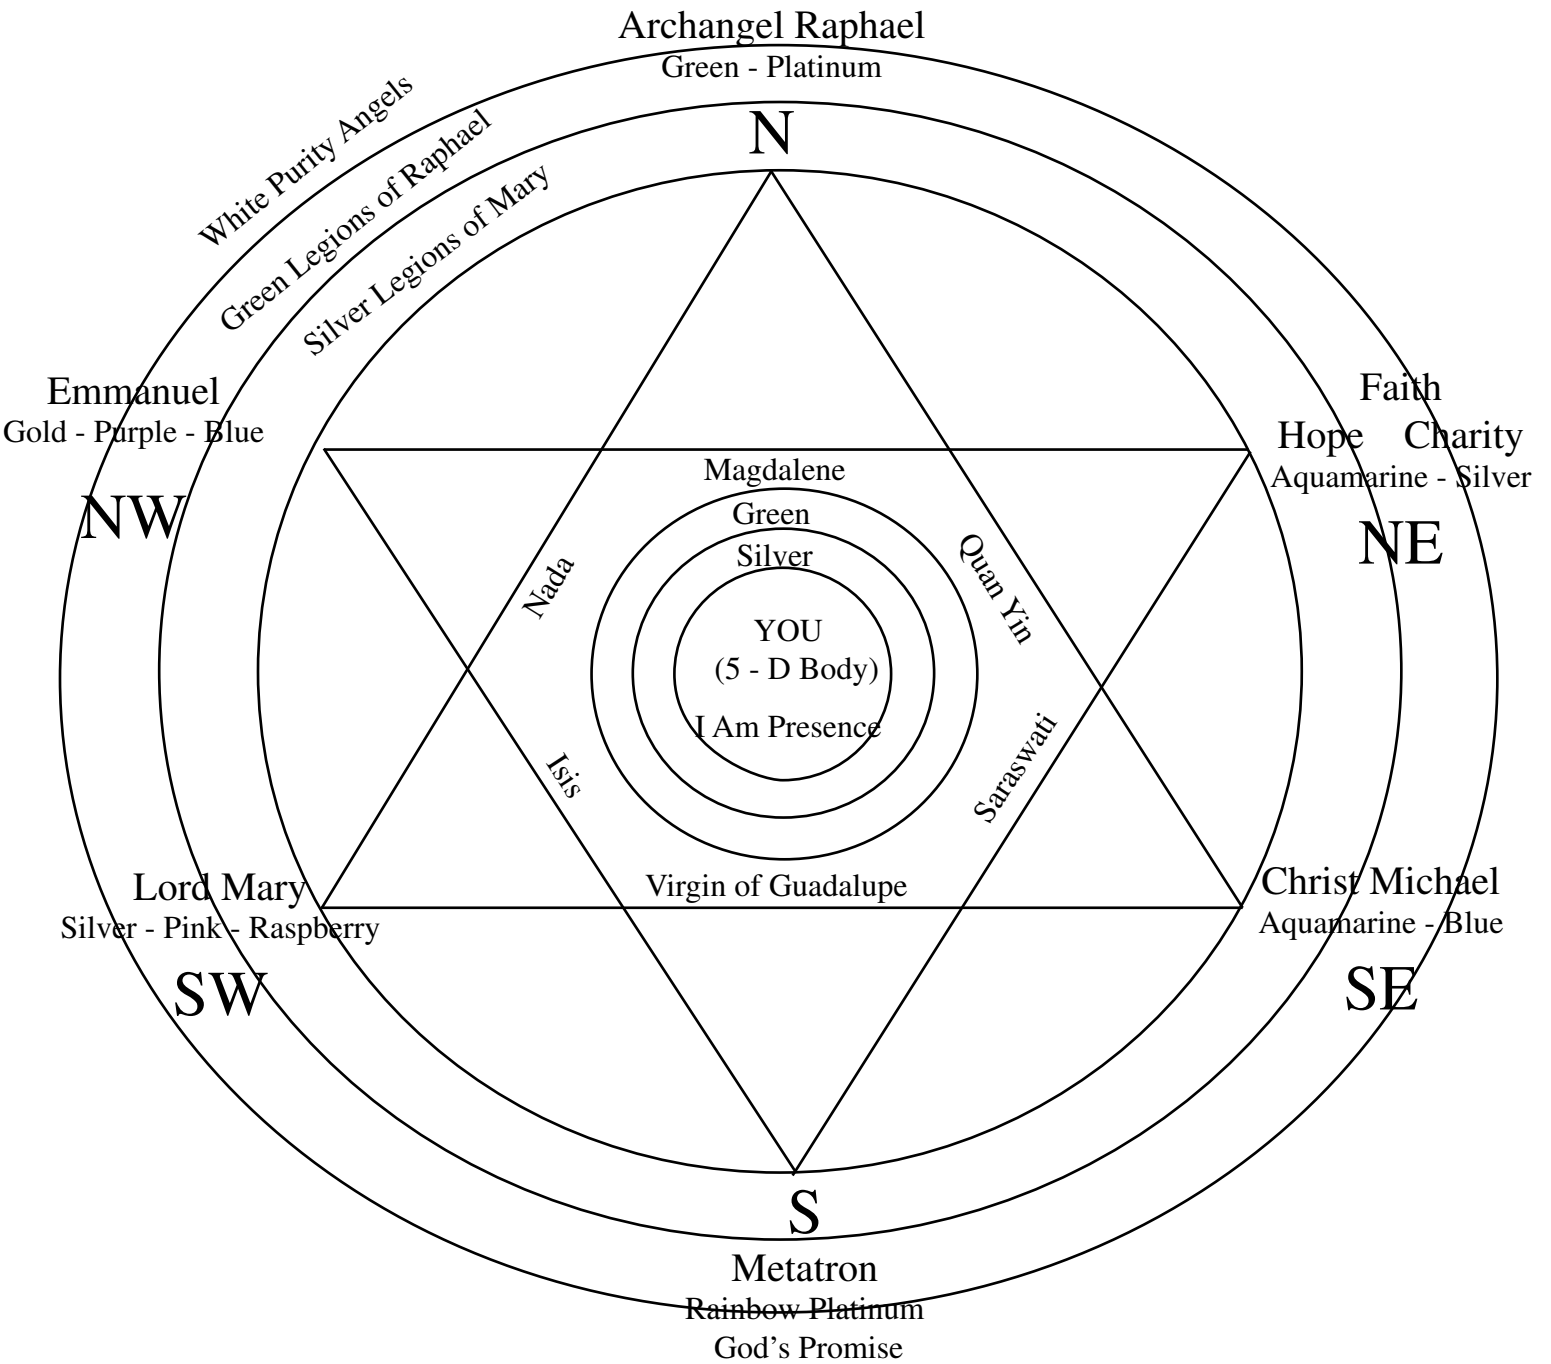

OPENING THE SILVER - GREEN PORTAL IN MOUNT SHASTA

1 - 1 - 2010

Grid from Archangel Raphael
through Mary-Ma McChrist
Copyright © 2009 Mary-Ma McChrist

all rights reserved

www.mother-matrix.com & mother-matrix.org 530-938-1689